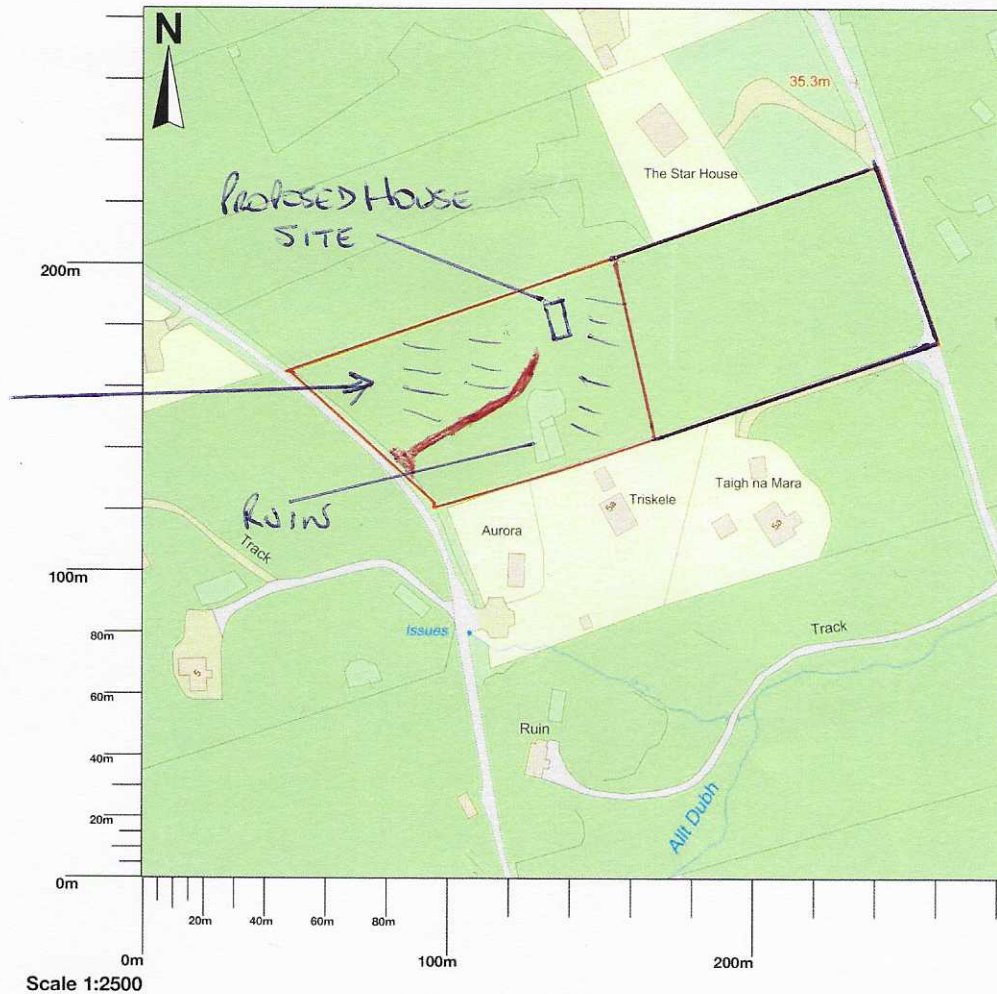

4 Upper Milovaig, Glendale, Isle Of Skye, IV55 8WY

- SITE A - PROPOSED DEVELOPMENT - Planning Ref
100359590

Site A.

APPROX SITE DIMENSIONS/AREA - 0.6 HECTARE

APPROX DISTANCES TO:

TRISKELE - 55M

STARHOUSE - 60M

TAIGH NA MARA - 80M

//// - SIGNIFIES SLOPE

Map area bounded by: 115353,849524 115635,849806. Produced on 30 November 2020 from the OS National Geographic Database. Reproduction in whole or part is prohibited without the prior permission of Ordnance Survey. © Crown copyright 2020. Supplied by UKPlanningMaps.com a licensed OS partner (100054135). Unique plan reference: p8b/542400/734727